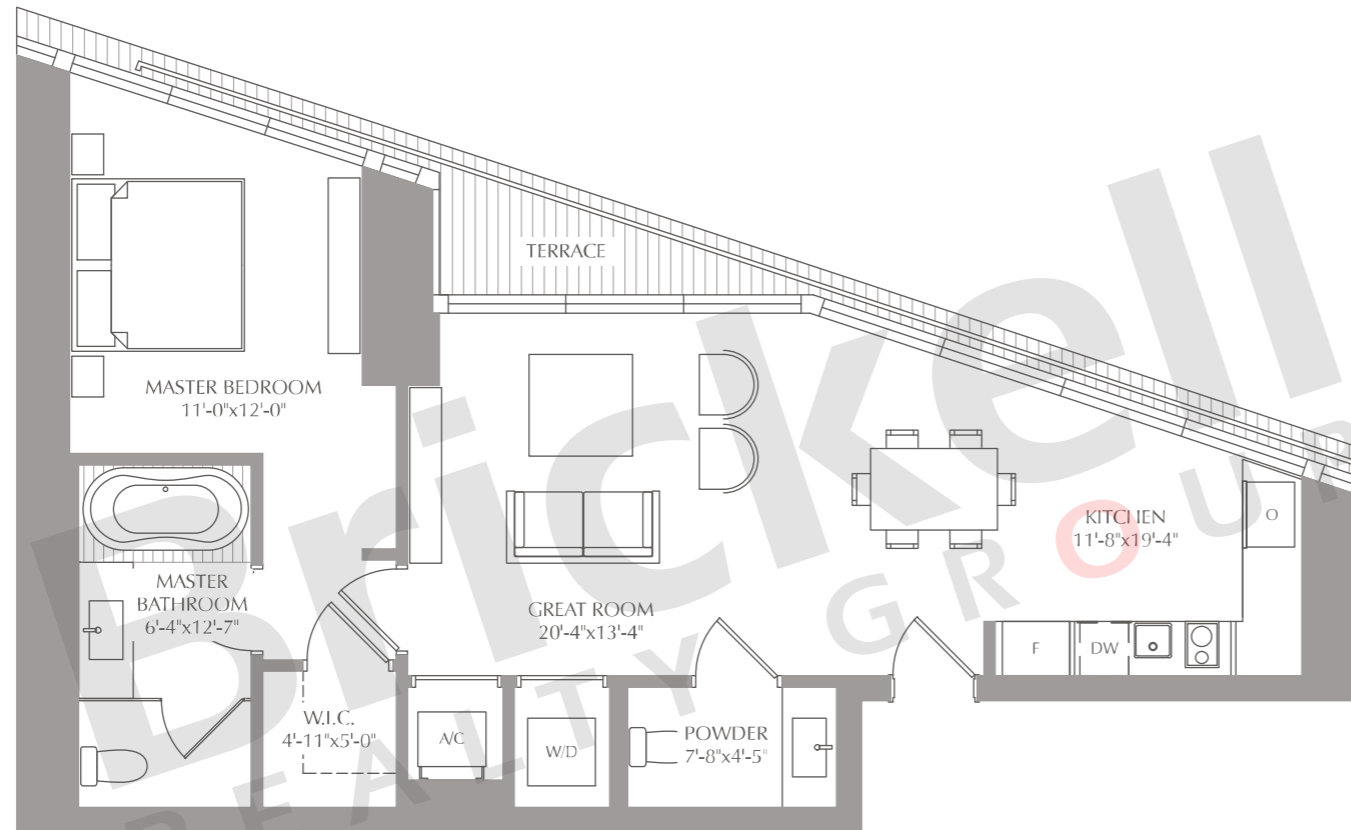

ASTON MARTIN RESIDENCES

RIVER RESIDENCES

Residence 06

1 Bedroom · 1.5 Baths

	SQ FT	M ²
Interior	853	79
Exterior	44	4
Total	897	83

Brickell
REALTY GROUP

2071 NW 112th Avenue, Miami, FL 33172

www.brickell-realty.com/AstonMartinRes.html