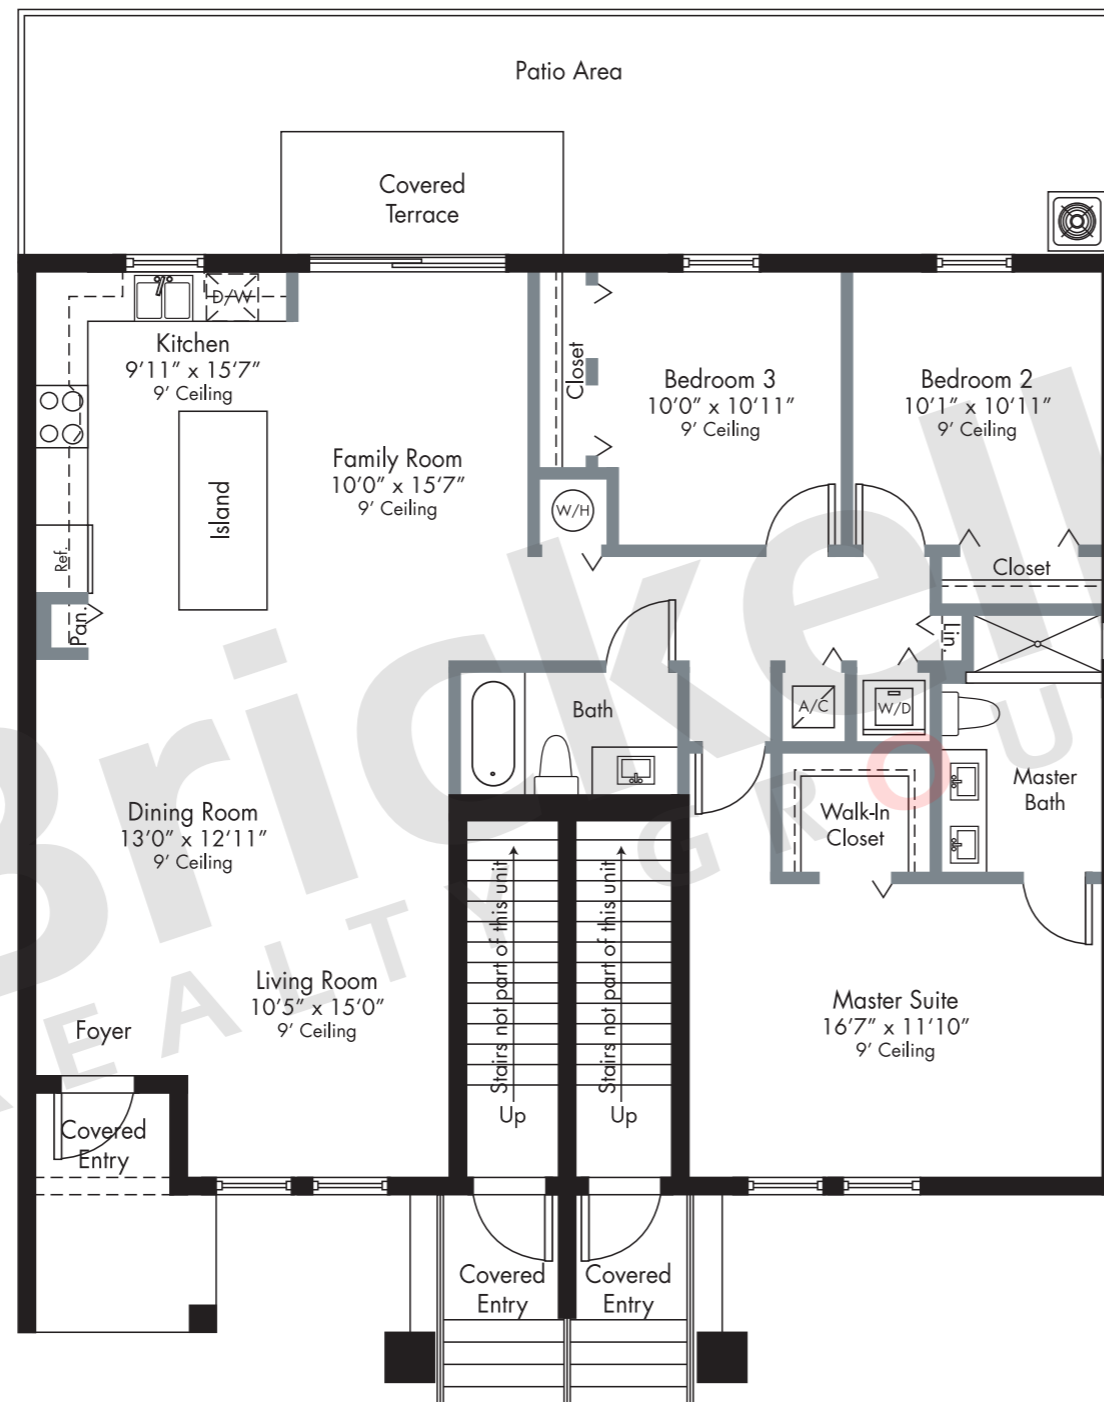

HIGHLAND

AT PARKCENTRAL

CONDO RESIDENCES

DELANO

Ground Level

1-Story · 3 Bedrooms · 2 Baths
Family Room · Covered Terrace

	SQ FT	M ²
A/C Area	1,397	129.8
Covered Entry	23	2.1
Covered Terrace	57	5.3
Total	1,477	137.2

Stated dimensions are approximate and measured to the exterior boundaries of the exterior walls and the centerline of interior demising walls which in fact vary from the dimensions that would be determined by using the description and definition of the "Unit" set forth in the Declaration (which generally only includes the interior airspace between the perimeter walls and excludes interior structural components).