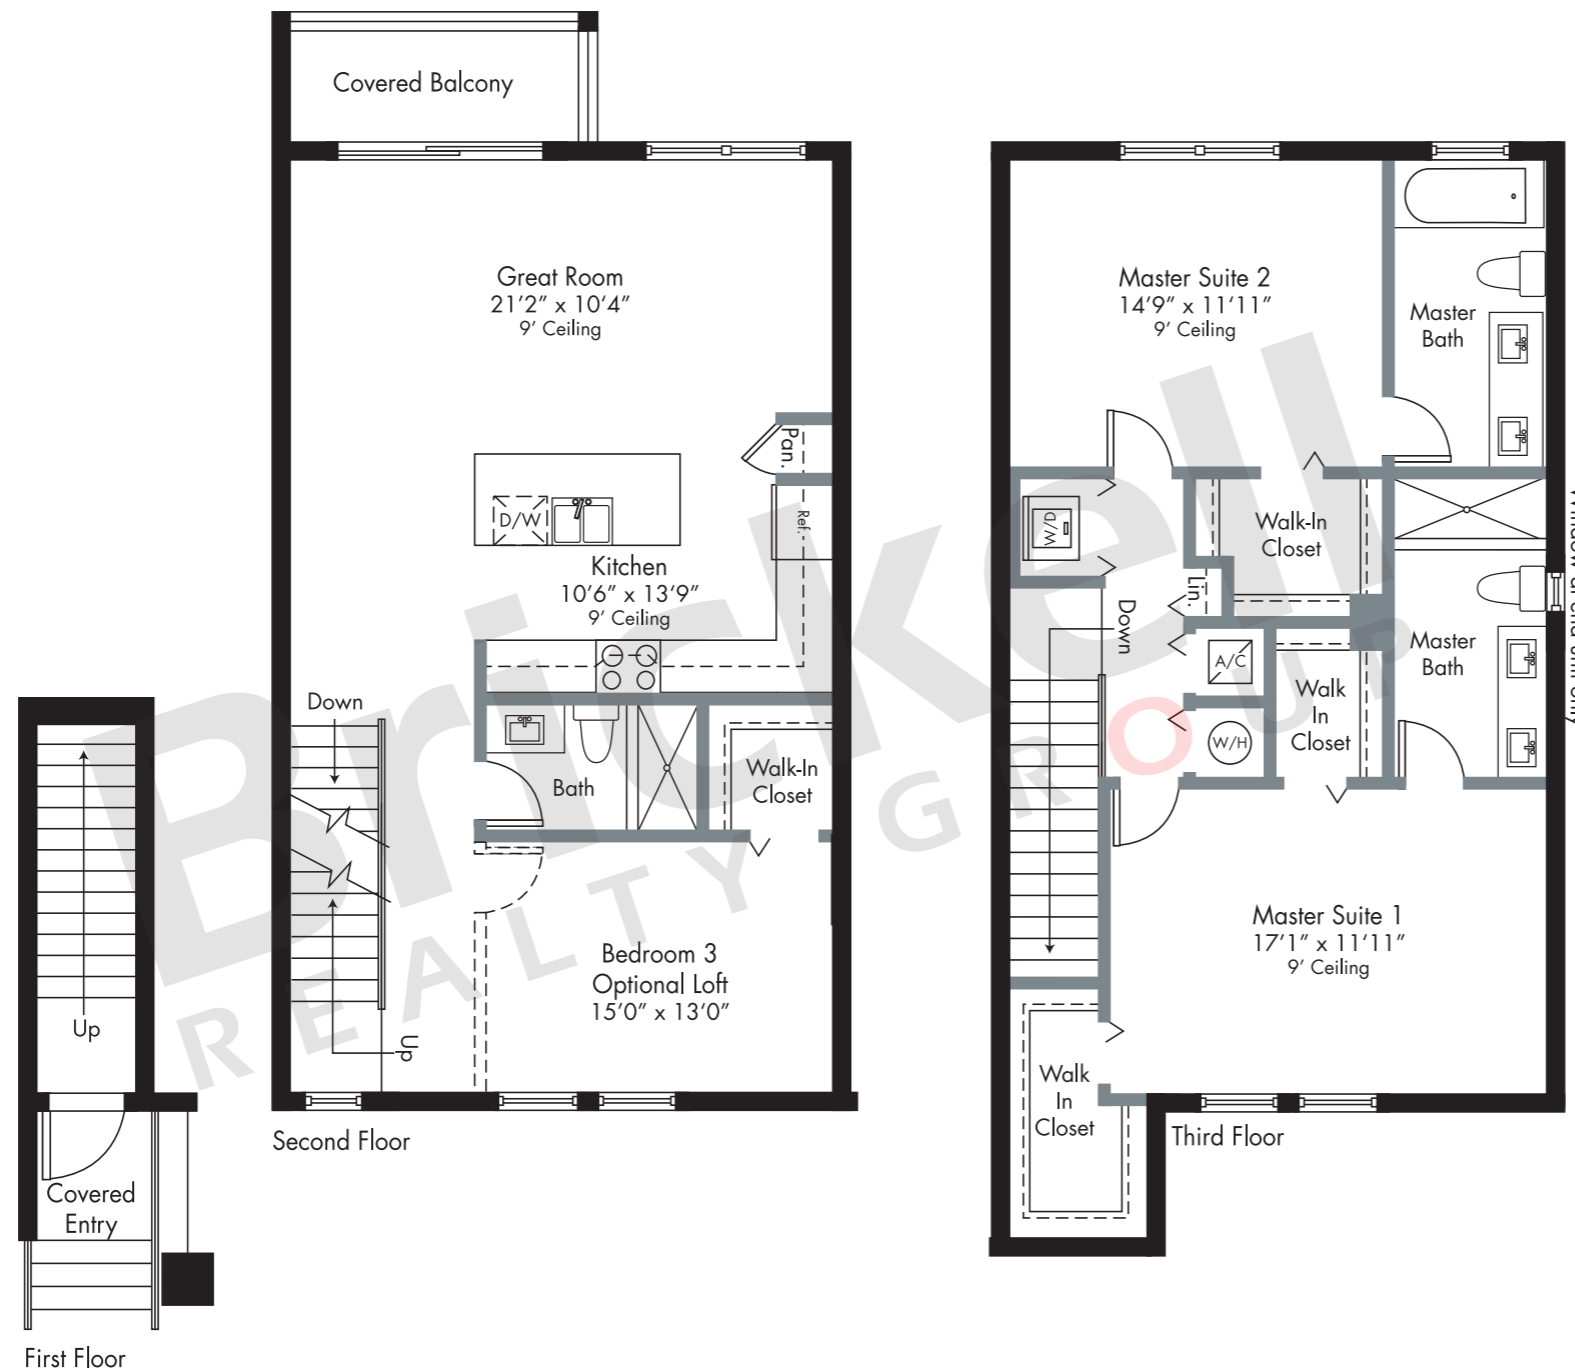

HIGHLAND

AT PARKCENTRAL

CONDO RESIDENCES

WINDHAM

Level 1

2-Story · 2 Master Suites,
1 Secondary Bedroom (Opt LOFT)
3 Baths · Great Room
Covered Balcony

	SQ FT	M ²
A/C Area	1,533	142.4
Covered Balcony	62	5.8
Total	1,595	148.2

Stated dimensions are approximate and measured to the exterior boundaries of the exterior walls and the centerline of interior demising walls which in fact vary from the dimensions that would be determined by using the description and definition of the "Unit" set forth in the Declaration (which generally only includes the interior airspace between the perimeter walls and excludes interior structural components).