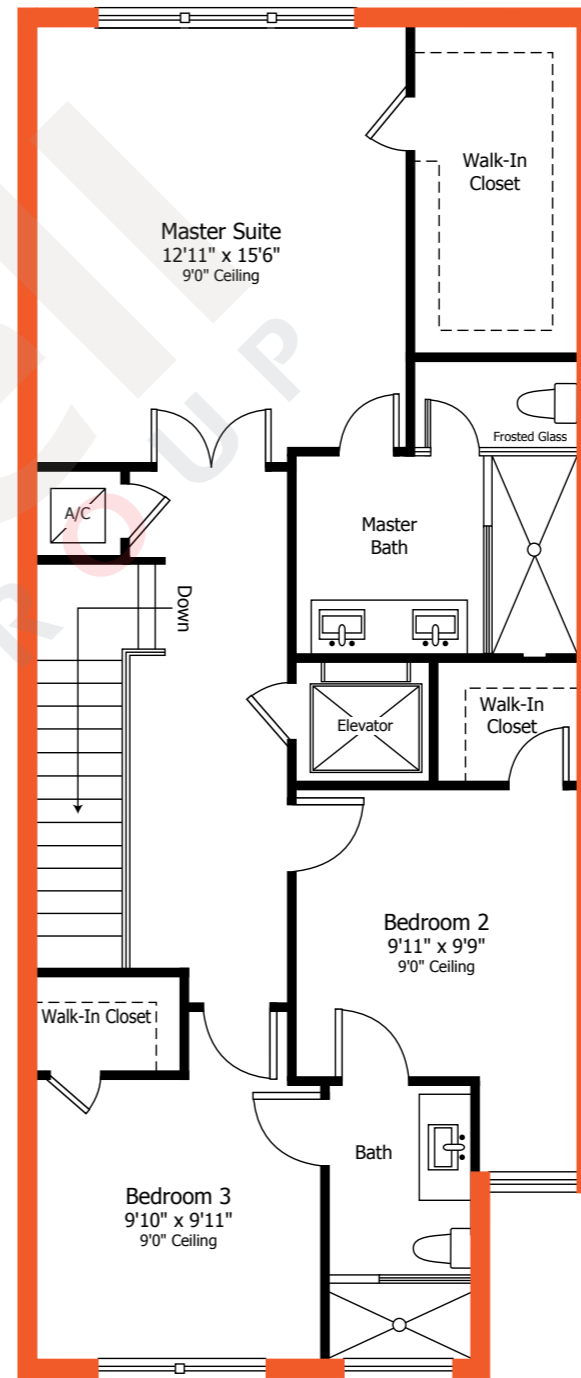

Townhome

MODEL C

3-Story · 4 Bedrooms · 3.5 Baths
Family Room · Elevator · 2 x Garage

	SQ FT	M ²
A/C Area	2,338	217.2
2 x Garage	393	36.5
Covered Entry	27	2.5
Total	2,758	256.2

First Floor

Second Floor

Third Floor