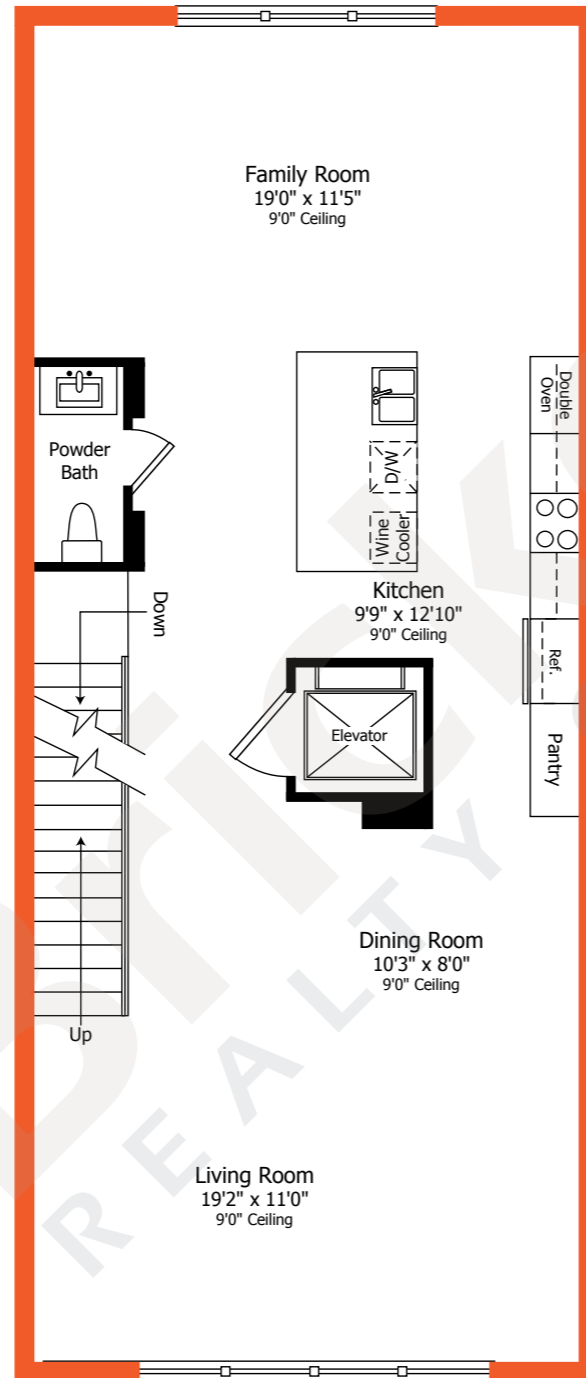

Townhome

MODEL C

3-Story · 4 Bedrooms · 3.5 Baths
Family Room · Elevator · 2 x Garage

	SQ FT	M ²
A/C Area	2,338	217.2
2 x Garage	393	36.5
Covered Entry	27	2.5
Total	2,758	256.2

First Floor

Second Floor

Third Floor