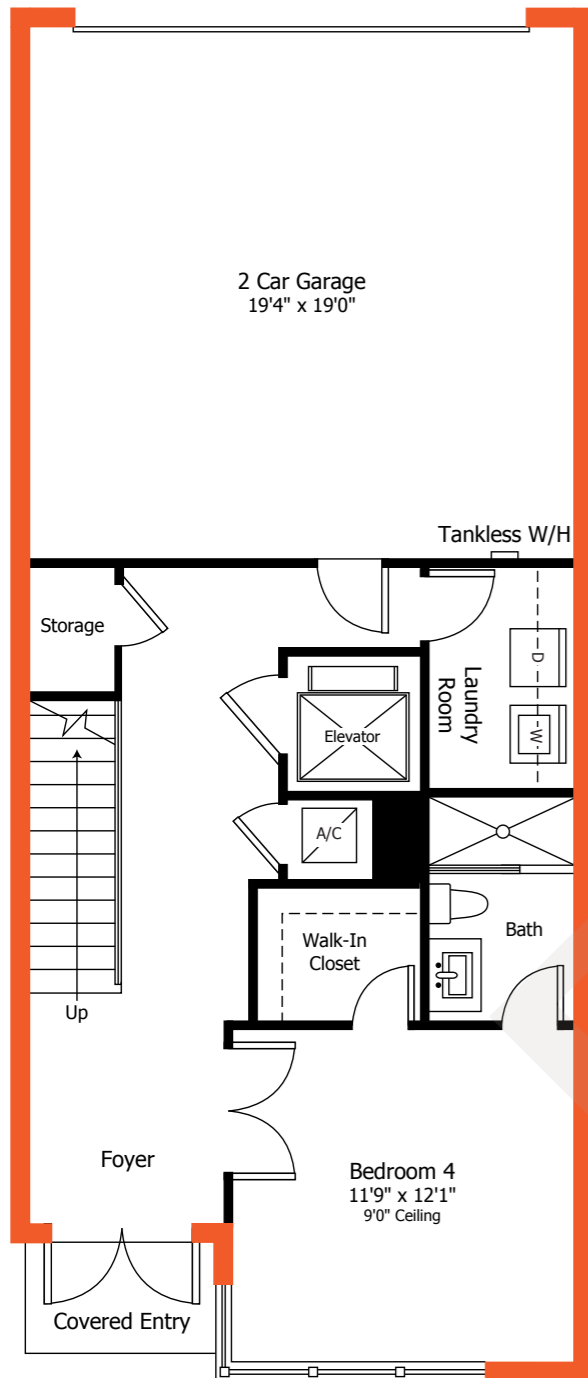

Townhome

MODEL C

3-Story · 4 Bedrooms · 3.5 Baths
Family Room · Elevator · 2 x Garage

	SQ FT	M ²
A/C Area	2,338	217.2
2 x Garage	393	36.5
Covered Entry	27	2.5
Total	2,758	256.2

First Floor

Second Floor

Third Floor