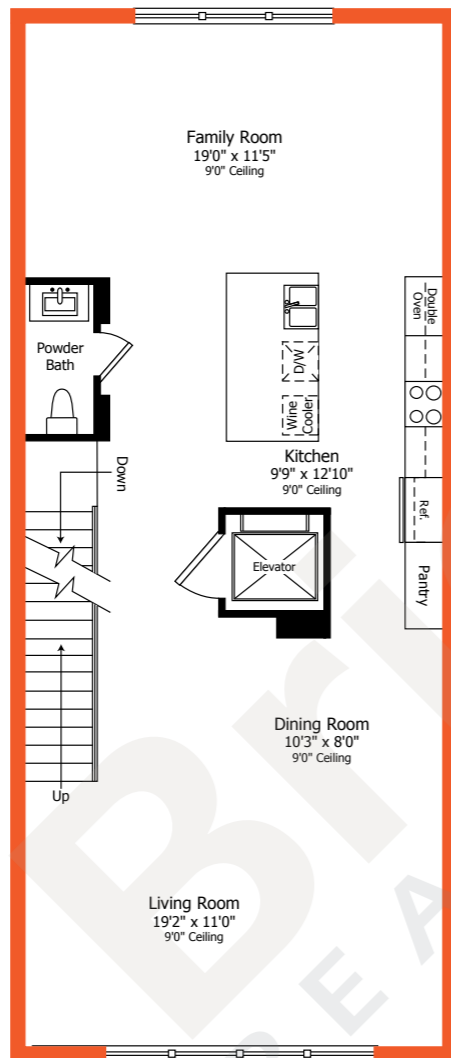

Townhome

MODEL C Skyview Terrace

4-Story · 4 Bedrooms · 3.5 Baths  
Family Room · Elevator · 2 x Garage  
Skyview Terrace with Summer  
Kitchen & Half Bath

	SQ FT	M <sup>2</sup>
A/C Area	2,338	217.2
2 x Garage	393	36.5
Covered Entry	27	2.5
Skyview Terrace	879	81.7
<b>Total</b>	<b>3,637</b>	<b>337.9</b>

First Floor

Second Floor

Third Floor

Skyview Terrace