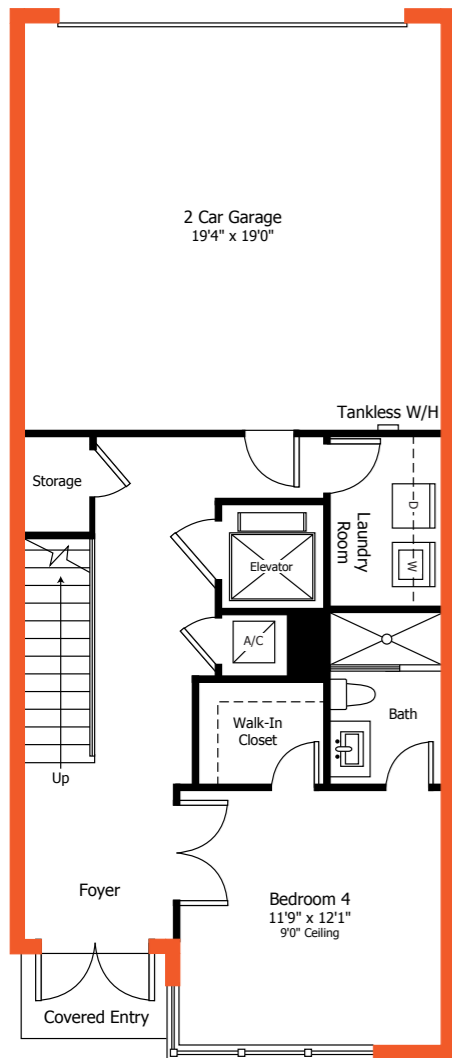

Townhome

MODEL C Skyview Terrace

4-Story · 4 Bedrooms · 3.5 Baths  
Family Room · Elevator · 2 x Garage  
Skyview Terrace with Summer  
Kitchen & Half Bath

	SQ FT	M <sup>2</sup>
A/C Area	2,338	217.2
2 x Garage	393	36.5
Covered Entry	27	2.5
Skyview Terrace	879	81.7
<b>Total</b>	<b>3,637</b>	<b>337.9</b>

First Floor

Second Floor

Third Floor

Skyview Terrace