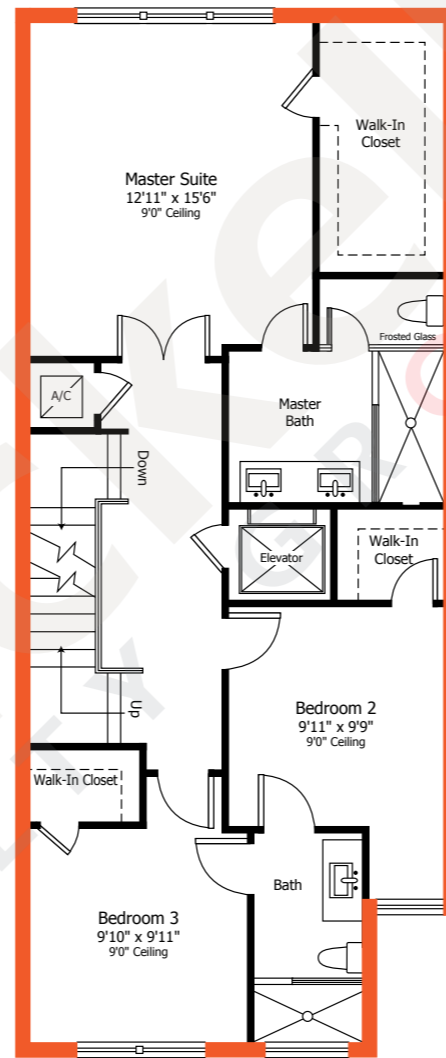

Townhome

MODEL C Skyview Terrace

4-Story · 4 Bedrooms · 3.5 Baths  
Family Room · Elevator · 2 x Garage  
Skyview Terrace with Summer  
Kitchen & Half Bath

	SQ FT	M <sup>2</sup>
A/C Area	2,338	217.2
2 x Garage	393	36.5
Covered Entry	27	2.5
Skyview Terrace	879	81.7
<b>Total</b>	<b>3,637</b>	<b>337.9</b>

First Floor

Second Floor

Third Floor

Skyview Terrace