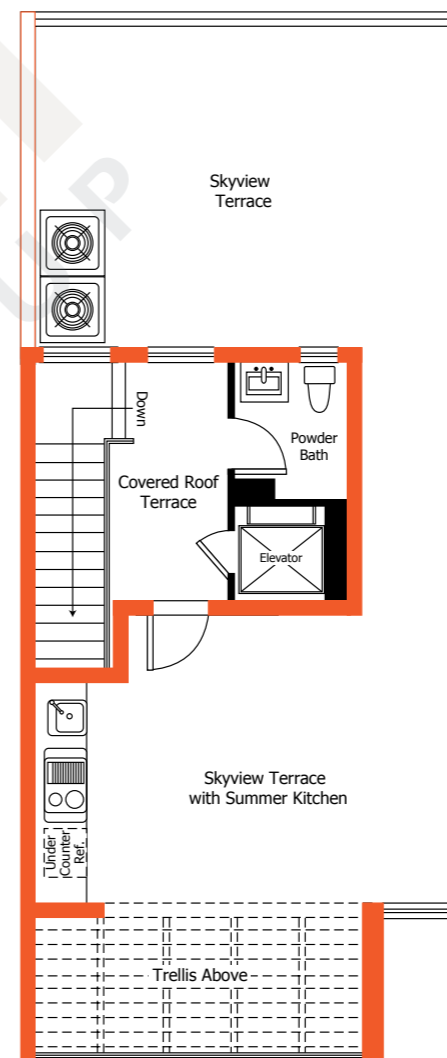

Townhome

MODEL C Skyview Terrace

4-Story · 4 Bedrooms · 3.5 Baths  
Family Room · Elevator · 2 x Garage  
Skyview Terrace with Summer  
Kitchen & Half Bath

	SQ FT	M <sup>2</sup>
A/C Area	2,338	217.2
2 x Garage	393	36.5
Covered Entry	27	2.5
Skyview Terrace	879	81.7
<b>Total</b>	<b>3,637</b>	<b>337.9</b>

First Floor

Second Floor

Third Floor

Skyview Terrace