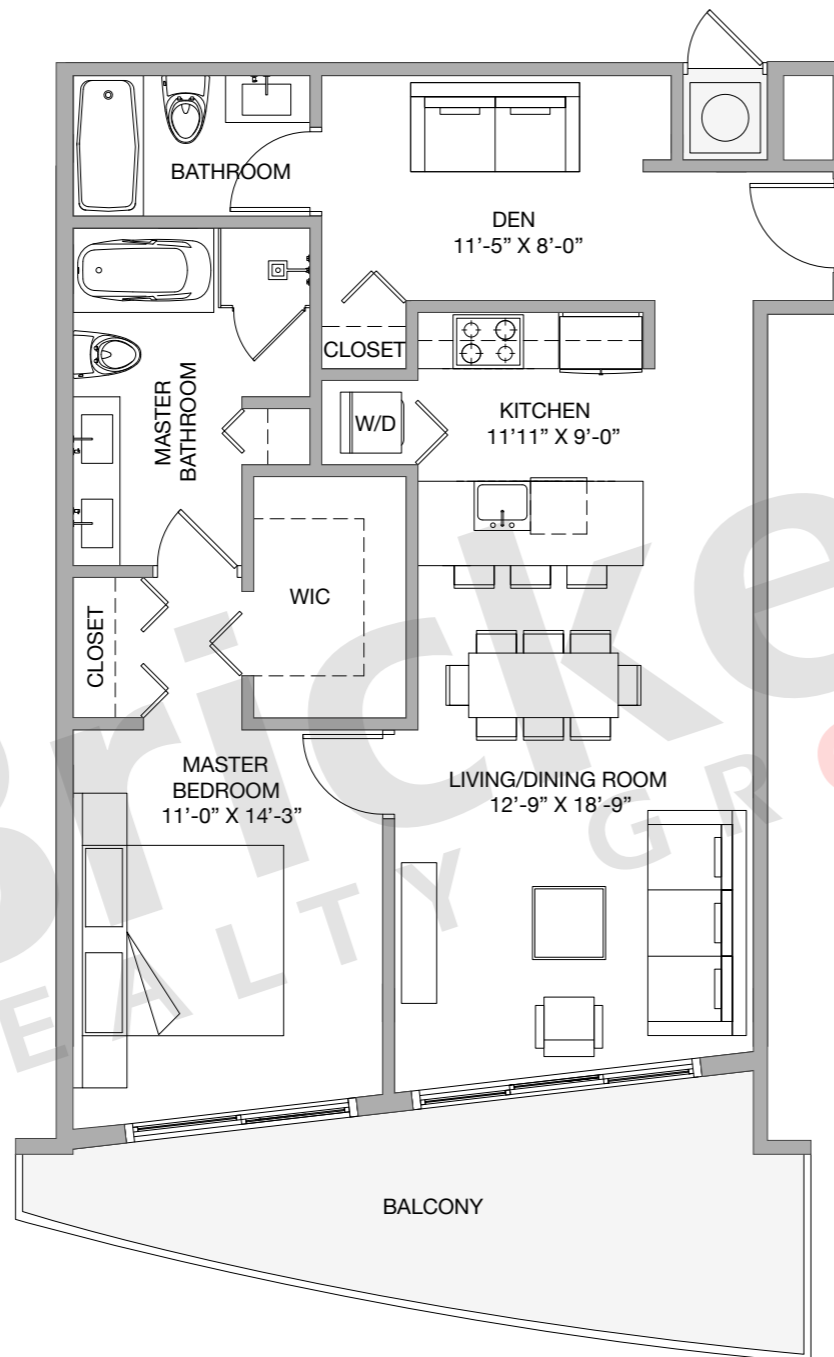

ARIA

ON THE BAY MIAMI

Unit T

1 Bedrooms · 2 Baths · Den

	SQ FT	M ²
A/C	1,000	93.0
Balcony	340	32.0
Total	1,340	124.0

Brickell
REALTY GROUP

2071 NW 112th Avenue, Miami, FL 33172

www.brickell-realty.com/Aria.html