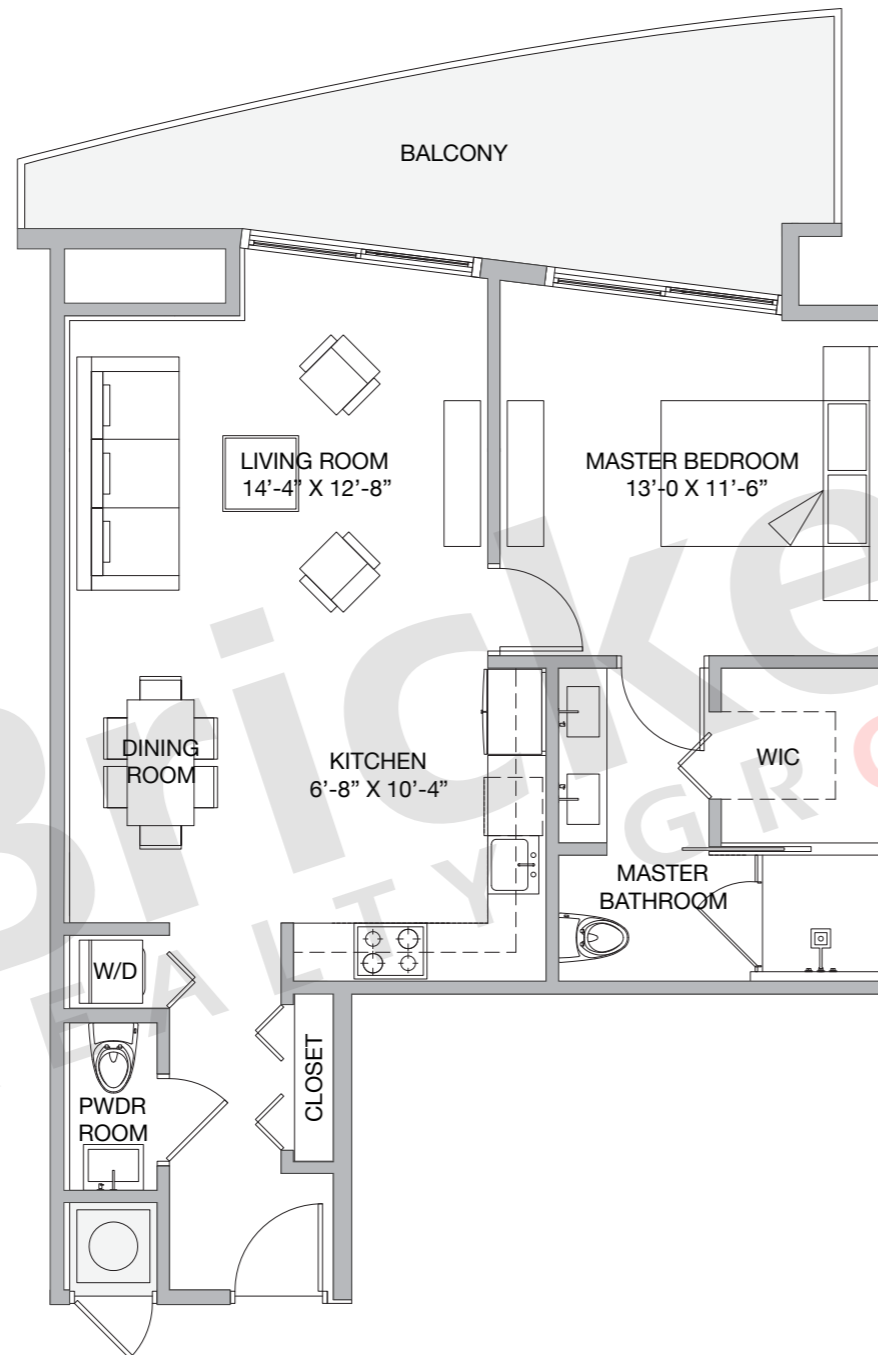

ARIA

ON THE BAY MIAMI

Unit U

1 Bedrooms · 1.5 Baths

	SQ FT	M ²
A/C	800	82.0
Balcony	280	26.0
Total	1,160	107.0

Brickell
REALTY GROUP

2071 NW 112th Avenue, Miami, FL 33172

www.brickell-realty.com/Aria.html

Stated dimensions are approximate and measured to the exterior boundaries of the exterior walls and the centerline of interior demising walls which in fact vary from the dimensions that would be determined by using the description and definition of the "Unit" set forth in the Declaration (which generally only includes the interior airspace between the perimeter walls and excludes interior structural components).