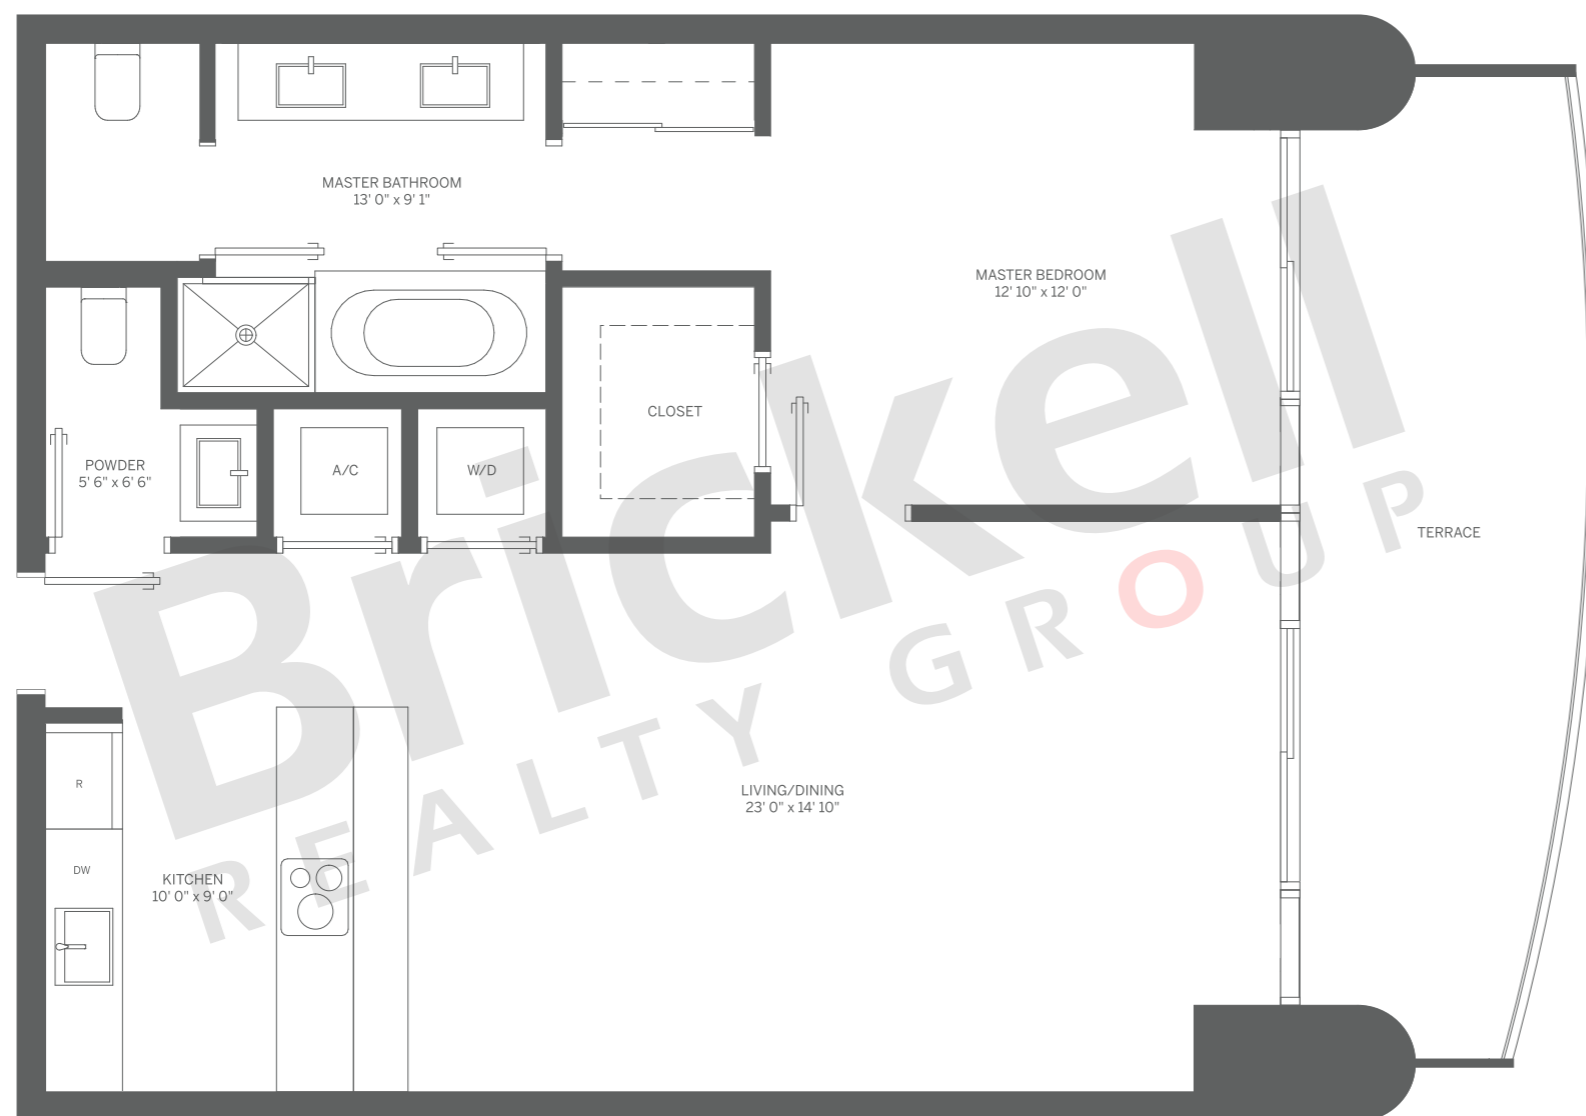

BRICKELL FLATIRON

Tower Unit 14

1 Bedroom · 1.5 Baths

	SQ FT	M ²
Interior	933	86.7
Terrace	174	16.2
Total	1,107	102.9

Levels 19-49

Brickell

REALTY GROUP

2071 NW 112th Avenue, Miami, FL 33172

Stated dimensions are approximate and measured to the exterior boundaries of the exterior walls and the centerline of interior demising walls which in fact vary from the dimensions that would be determined by using the description and definition of the "Unit" set forth in the Declaration (which generally only includes the interior airspace between the perimeter walls and excludes interior structural components).