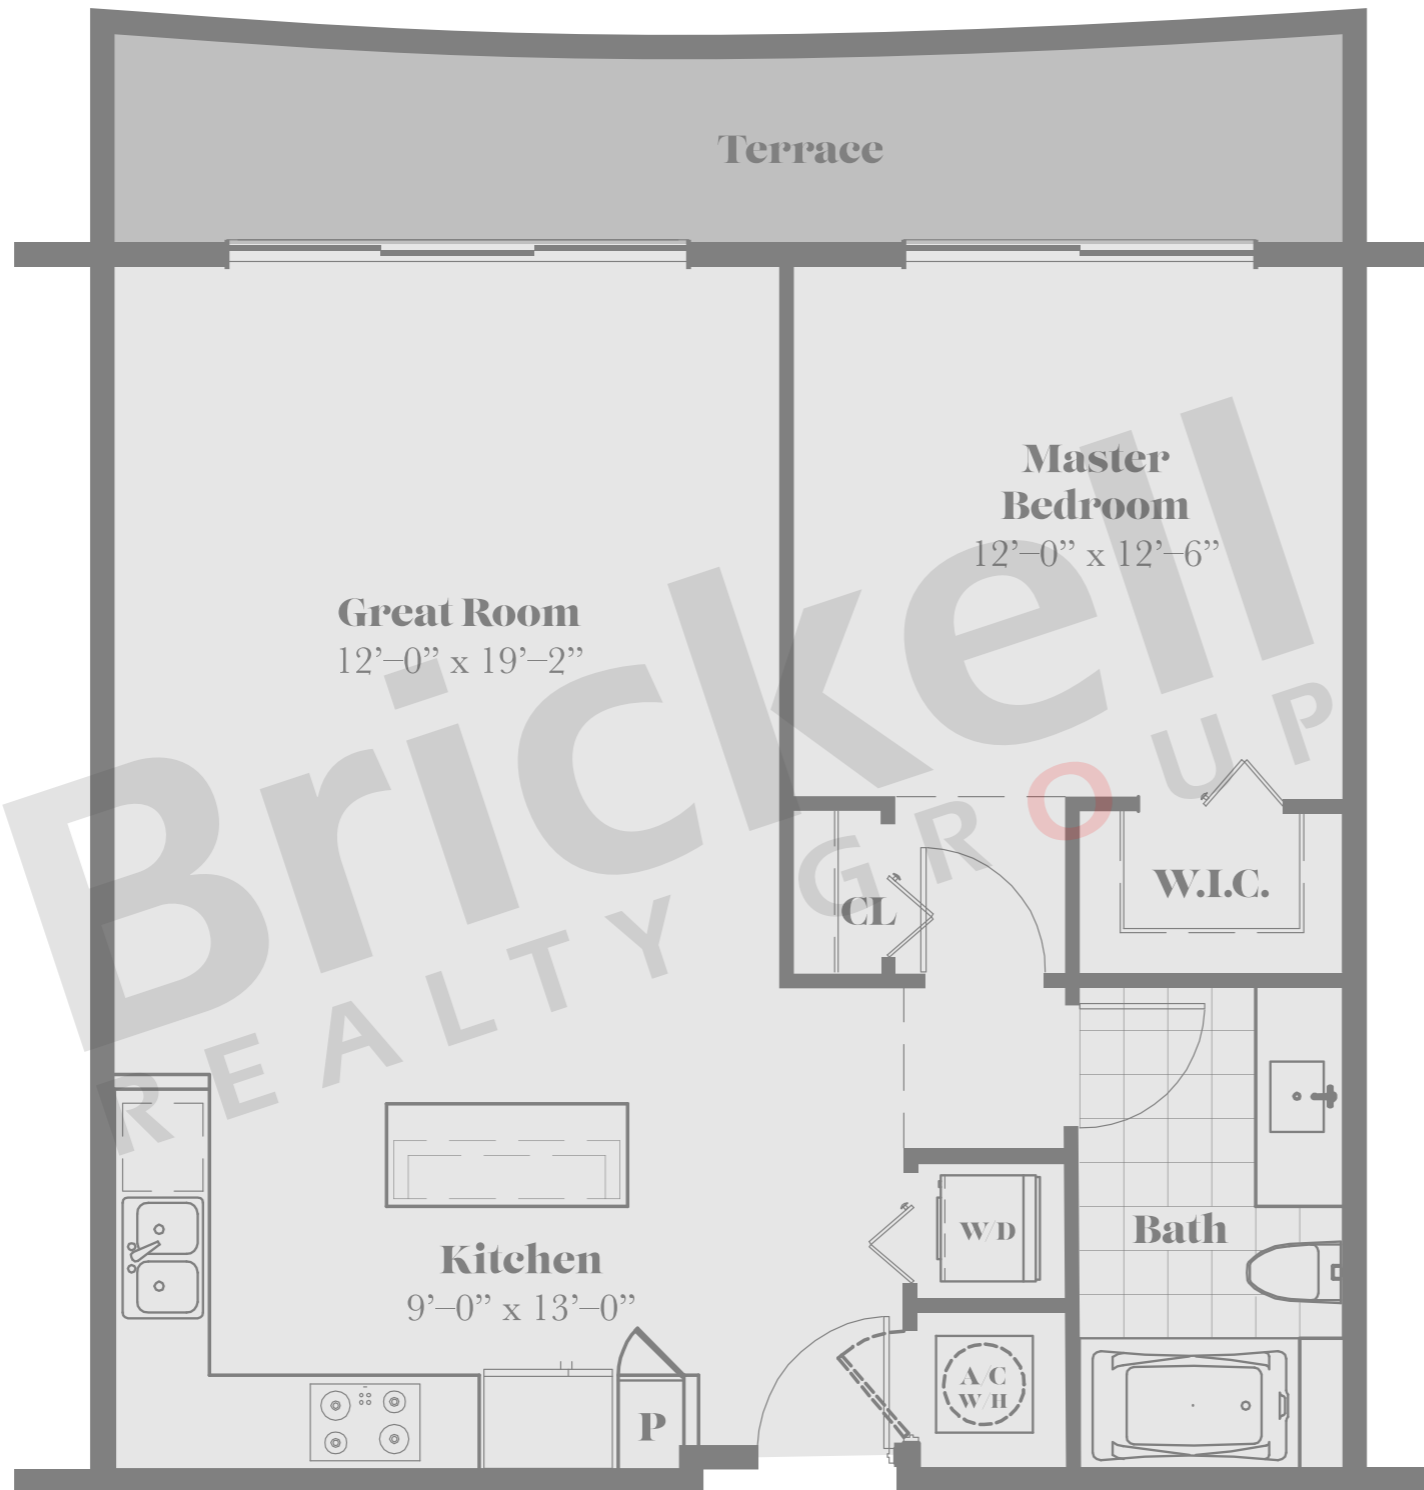

CANVAS

Unit A1

1 Bedroom · 1 Bath

	SQ FT	M ²
Interior	800	74.3
Terrace	135	12.5
Total	935	86.8

Brickell
REALTY GROUP

2071 NW 112th Avenue, Miami, FL 33172

www.brickell-realty.com/Canvas.html

Oral representation cannot be relied upon as correctly stating representations of the developer. Pictures of homes and condos may not reflect the final products which may vary. Dimensions, specifications, improvements, rendering, plans, land uses, materials, amenities, prices, and availability are subject to change at the developer's discretion without notice.